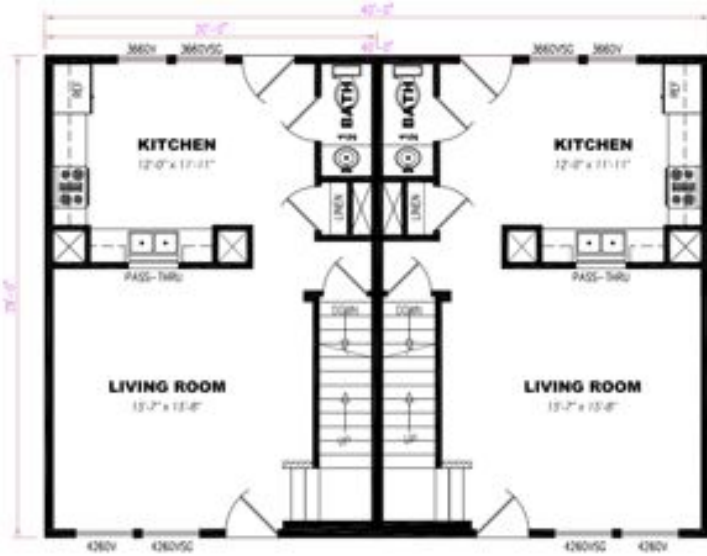

DUPLEX

SINGLE FAMILY

FLOORPLANS

DISCLAIMER: This information is for marketing purposes only. All illustrated dimensions are estimates only. This information may reflect non-standard or site applied items.

Barvista Homes, Inc. | 390 Mountain View Drive | Berthoud, CO 80513

THE JEFFERSON

Style:	Ranch Duplex
Square Feet:	928 (each side)
Bedrooms:	2 (each side)
Bathrooms:	1 (each side)

DISCLAIMER: This information is for marketing purposes only. All illustrated dimensions are estimates only. This information may reflect non-standard or site applied items.

Barvista Homes, Inc. | 390 Mountain View Drive | Berthoud, CO 80513

THE AURORA

Style: Ranch Duplex
 Square Feet: 1085 (each side)
 Bedrooms: 3 (each side)
 Bathrooms: 2 (each Side)

DISCLAIMER: This information is for marketing purposes only. All illustrated dimensions are estimates only. This information may reflect non-standard or site applied items.

Barvista Homes, Inc. | 390 Mountain View Drive | Berthoud, CO 80513

1st Floor

2nd Floor

THE PARKER

Style: 2-Story Duplex
 Square Feet: 1160 (each side)
 Bedrooms: 3
 Bathrooms: 2 and 1/2

DISCLAIMER: This information is for marketing purposes only. All illustrated dimensions are estimates only. This information may reflect non-standard or site applied items.