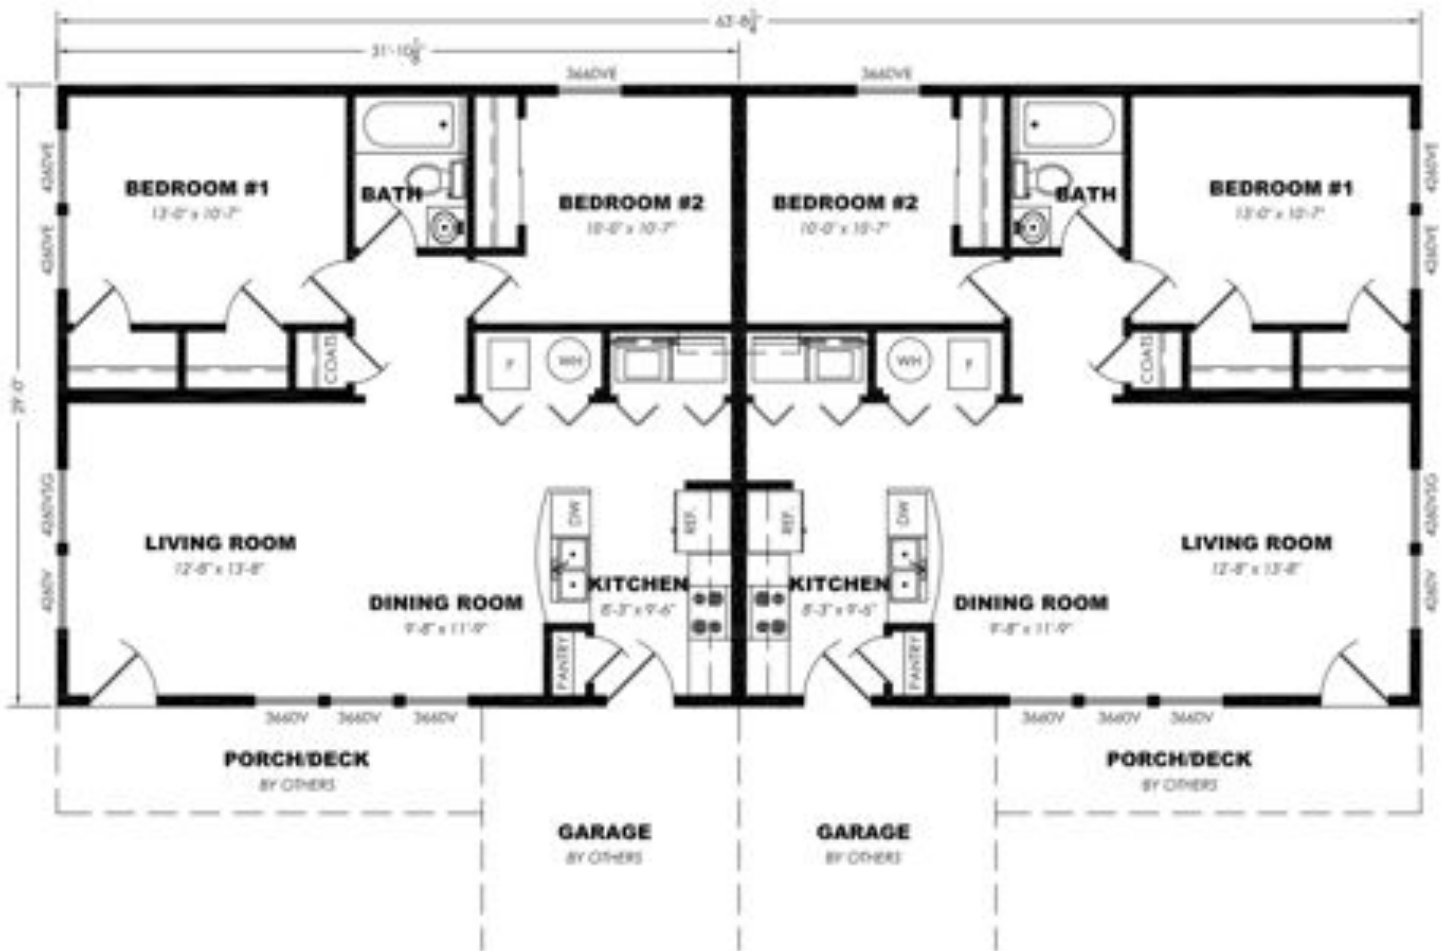

DUPLEX

SINGLE FAMILY

FLOORPLANS

DISCLAIMER: This information is for marketing purposes only. All illustrated dimensions are estimates only. This information may reflect non-standard or site applied items.

Barvista Homes, Inc. | 390 Mountain View Drive | Berthoud, CO 80513

THE JEFFERSON

Style:	Ranch Duplex
Square Feet:	928 (each side)
Bedrooms:	2 (each side)
Bathrooms:	1 (each side)

DISCLAIMER: This information is for marketing purposes only. All illustrated dimensions are estimates only. This information may reflect non-standard or site applied items.

Barvista Homes, Inc. | 390 Mountain View Drive | Berthoud, CO 80513

THE AURORA

Style: Ranch Duplex
 Square Feet: 1085 (each side)
 Bedrooms: 3 (each side)
 Bathrooms: 2 (each Side)

DISCLAIMER: This information is for marketing purposes only. All illustrated dimensions are estimates only. This information may reflect non-standard or site applied items.

Barvista Homes, Inc. | 390 Mountain View Drive | Berthoud, CO 80513

1st Floor

2nd Floor

THE PARKER

Style: 2-Story Duplex
 Square Feet: 1160 (each side)
 Bedrooms: 3
 Bathrooms: 2 and 1/2

DISCLAIMER: This information is for marketing purposes only. All illustrated dimensions are estimates only. This information may reflect non-standard or site applied items.