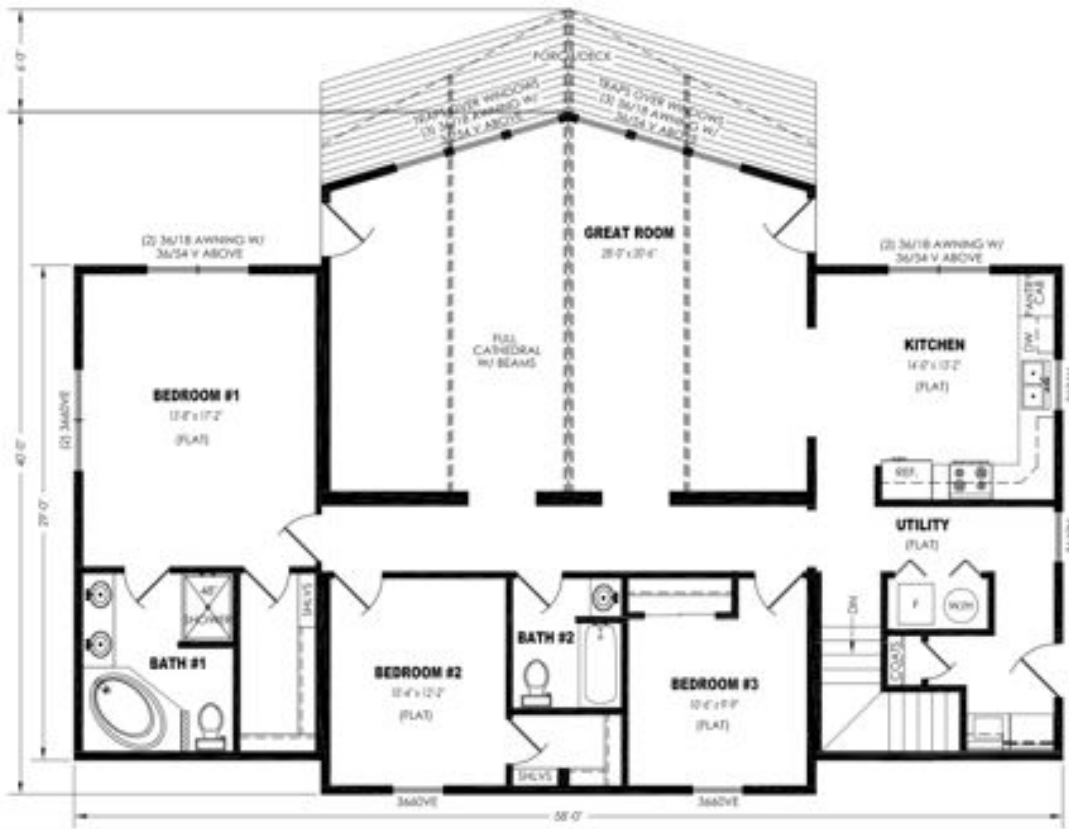

Barvista Homes, Inc. | 390 Mountain View Drive | Berthoud, CO 80513

THE ASPEN CABIN

Style:	Ranch
Square Feet:	1674
Bedrooms:	3
Bathrooms:	2

DISCLAIMER: This information is for marketing purposes only. All illustrated dimensions are estimates only. This information may reflect non-standard or site applied items.

Barvista Homes, Inc. | 390 Mountain View Drive | Berthoud, CO 80513

THE LAKESIDE LODGE

Style:	Ranch
Square Feet:	1921
Bedrooms:	3
Bathrooms:	2

DISCLAIMER: This information is for marketing purposes only. All illustrated dimensions are estimates only. This information may reflect non-standard or site applied items.

Barvista Homes, Inc. | 390 Mountain View Drive | Berthoud, CO 80513

THE CREEKSIDE LODGE

Style:	Ranch
Square Feet:	1943
Bedrooms:	3
Bathrooms:	2

DISCLAIMER: This information is for marketing purposes only. All illustrated dimensions are estimates only. This information may reflect non-standard or site applied items.

Barvista Homes, Inc. | 390 Mountain View Drive | Berthoud, CO 80513

THE RIVERSIDE LODGE

Style:	Ranch
Square Feet:	1943
Bedrooms:	3
Bathrooms:	2

DISCLAIMER: This information is for marketing purposes only. All illustrated dimensions are estimates only. This information may reflect non-standard or site applied items.