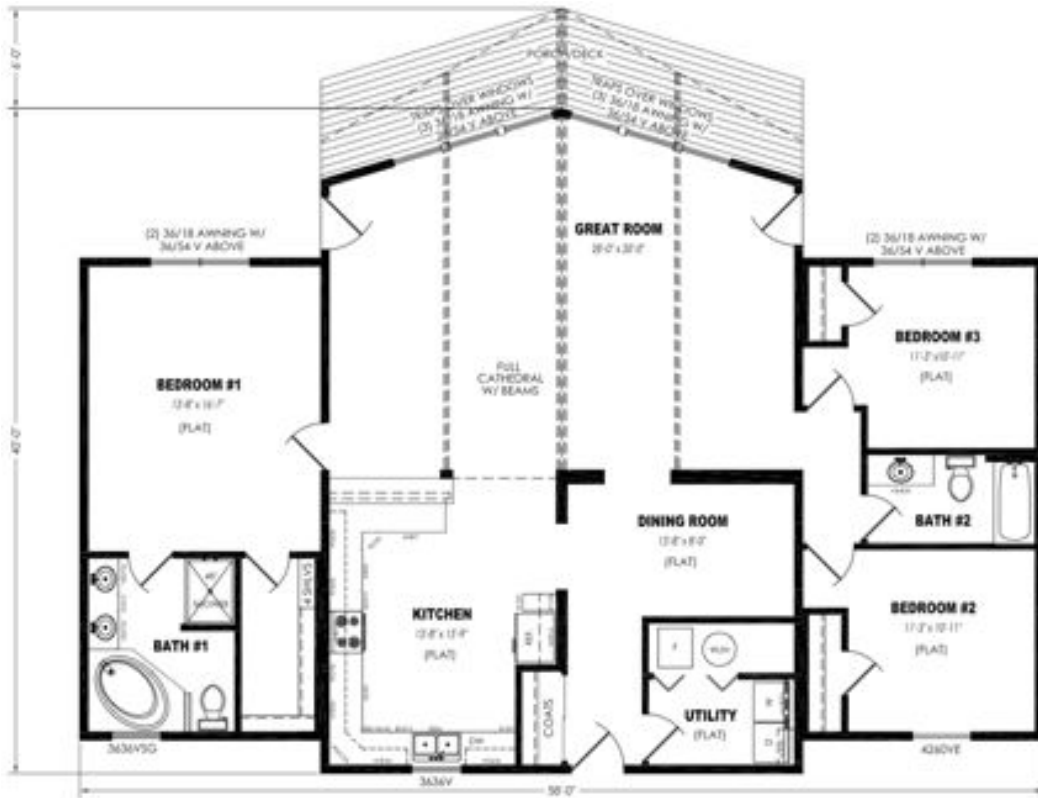

Barvista Homes, Inc. | 390 Mountain View Drive | Berthoud, CO 80513

THE FARMINGTON

Style:	Ranch
Square Feet:	928
Bedrooms:	2
Bathrooms:	1

DISCLAIMER: This information is for marketing purposes only. All illustrated dimensions are estimates only. This information may reflect non-standard or site applied items.

Barvista Homes, Inc. | 390 Mountain View Drive | Berthoud, CO 80513

THE LAKESIDE LODGE

Style:	Ranch
Square Feet:	1921
Bedrooms:	3
Bathrooms:	2

DISCLAIMER: This information is for marketing purposes only. All illustrated dimensions are estimates only. This information may reflect non-standard or site applied items.

Barvista Homes, Inc. | 390 Mountain View Drive | Berthoud, CO 80513

THE CREEKSIDE LODGE

Style:	Ranch
Square Feet:	1943
Bedrooms:	3
Bathrooms:	2

DISCLAIMER: This information is for marketing purposes only. All illustrated dimensions are estimates only. This information may reflect non-standard or site applied items.

Barvista Homes, Inc. | 390 Mountain View Drive | Berthoud, CO 80513

THE RIVERSIDE LODGE

Style:	Ranch
Square Feet:	1943
Bedrooms:	3
Bathrooms:	2

DISCLAIMER: This information is for marketing purposes only. All illustrated dimensions are estimates only. This information may reflect non-standard or site applied items.